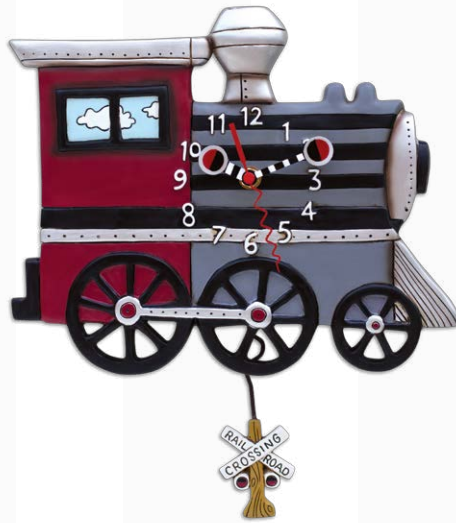

P1922 Koolah Koala
18" x 8" Mins of 2
9 349878 007010

P1658 Happy Campers
11" x 11" Mins of 2
8 52797 00716 4

P1708 Stay the Course
11.5" x 10.5" Mins of 2
8 52797 00722 5

C630 Airplane Jumper
13.5" x 15" Mins of 2
8 52797 00728 7