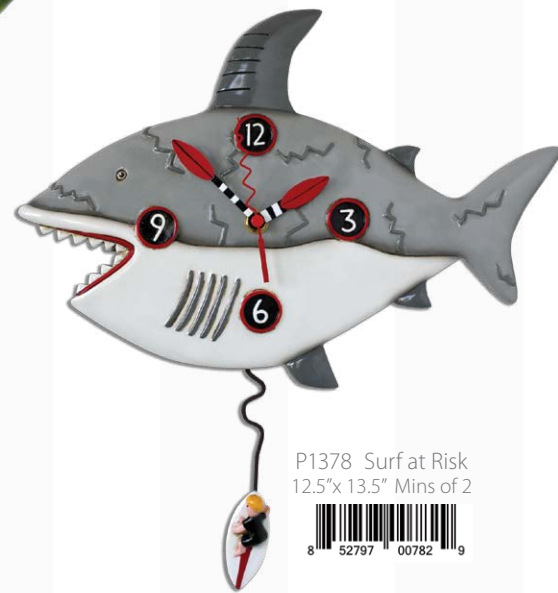

P1998 Later Gator
12.5"x 10.5" Mins of 2
9 349878 007508

P1378 Surf at Risk
12.5"x 13.5" Mins of 2
8 52797 00782 9