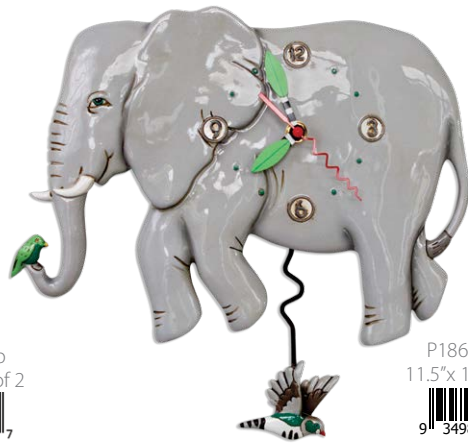

P1995 Rise N' Shine
12" x 13.5" Mins of 2

9 349878 007492

P1572 Buttercup
12.5" x 13.5" Mins of 2

8 52797 00744 7

P1860 Elephante
11.5" x 12.25" Mins of 2

9 349878 006266

P9002 Moose Lee
13.5" x 16" Mins of 2